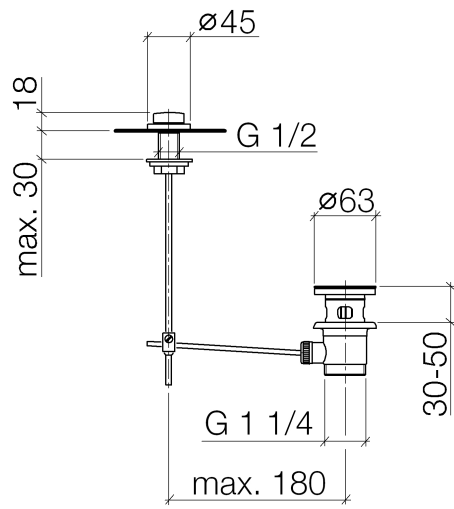

**Basin Waste with knob for deck mounting 1 1/4" - Durabronz (23kt Gold)**

IMO

10 200 970

Fits: IMO, LULU, MADISON, MEM, TARA,  
CL.1, LISSÉ, VAIA, META, CYO

	Durabronz (23kt Gold)	10 200 970-09
	Chrome	10 200 970-00
	Brushed Platinum	10 200 970-06
	Platinum	10 200 970-08
	Dark Chrome	10 200 970-19
	Light Gold	10 200 970-26
	Brushed Light Gold	10 200 970-27
	Brushed Durabronz (23kt Gold)	10 200 970-28
	Matte Black	10 200 970-33
	Brushed Bronze	10 200 970-42
	Brushed Champagne (22kt Gold)	10 200 970-46
	Champagne (22kt Gold)	10 200 970-47
	Brushed Chrome	10 200 970-93
	Brushed Dark Platinum	10 200 970-99

## Basin Waste with knob for deck mounting 1 1/4" - Durabronze (23kt Gold)

---

IMO

10 200 970

Only suitable for basins with an overflow.

10 200 970

10 200 970

Parts for other finishes can be found here: [Chrome](#)

Spare parts list

No.	Item Number	Name	Quantity used	Delivery time
1	09 21 33 001-09	handle	1	40
2	09 14 10 007 90	seal	2	2
3	09 31 09 004-09	pull-rod	1	40
4	09 18 40 022-09	sleeve	1	40
5	09 14 10 095 90	seal	1	2
6	09 14 05 012 90	seal	1	2
7	09 14 40 001 90	seal	1	60
8	09 23 10 010 90	nut	1	2
9	90 11 01 001 00-09	pop-up waste	1	40